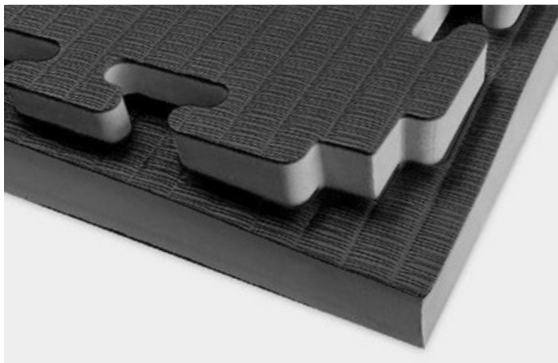

Ben Sports REVERSIBLE JIGSAW MAT: 40mm DEEP
Item number: BLI242

- Reversible, two colour, interlocking jigsaw mat.
- Lightweight, heavy duty, and very easy to store.
- Textured Tatami pattern for perfect grip. Easy to clean.
- Each mat is provided with a one piece, four sided, edging strip.
- Deep soft core provides better protection than other mats.
- Triple layer EVA foam.

Size: 1m x 1m

Colours: Black/Green, Blue/Red