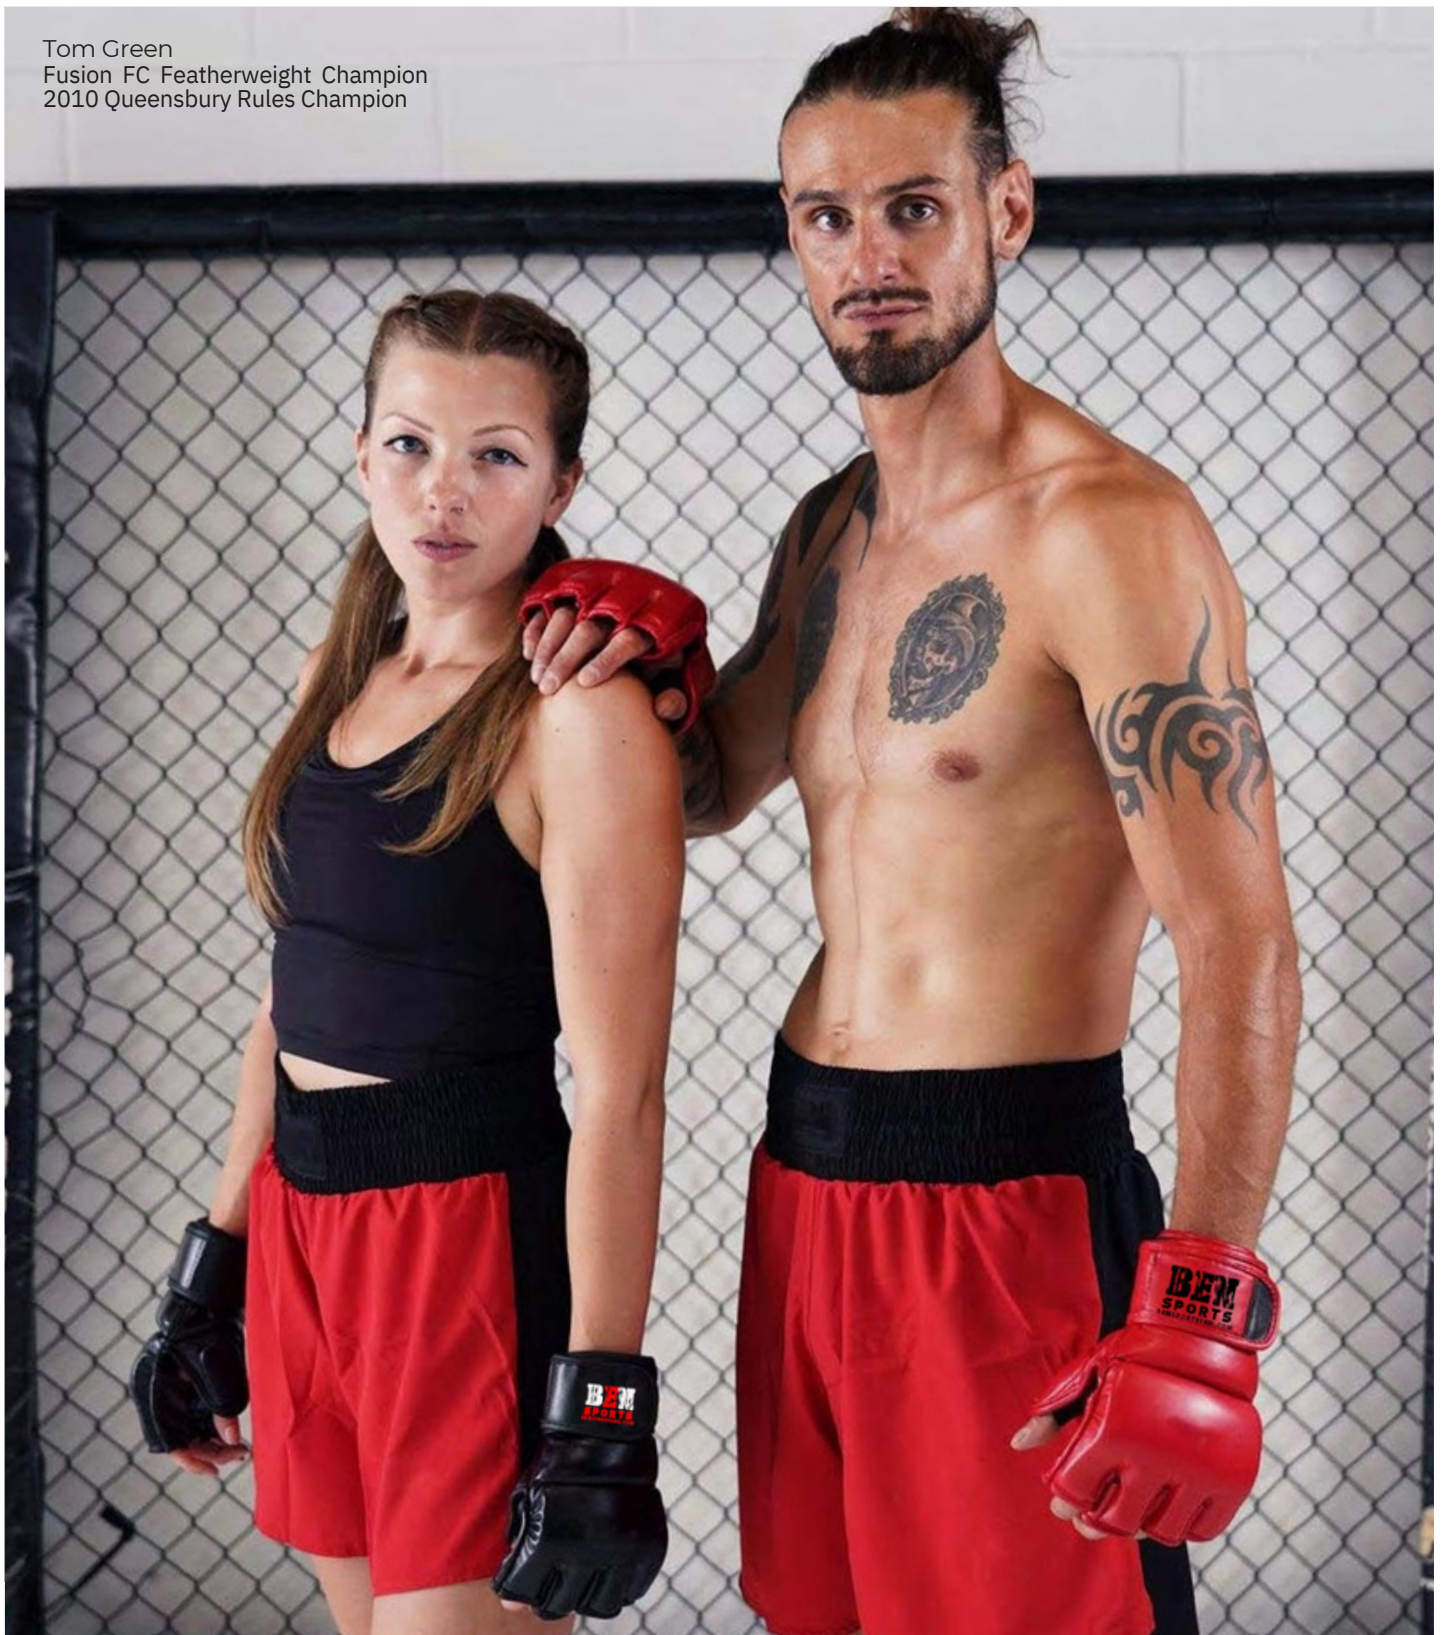

Tom Green
Fusion FC Featherweight Champion
2010 Queensbury Rules Champion

PROTECTION