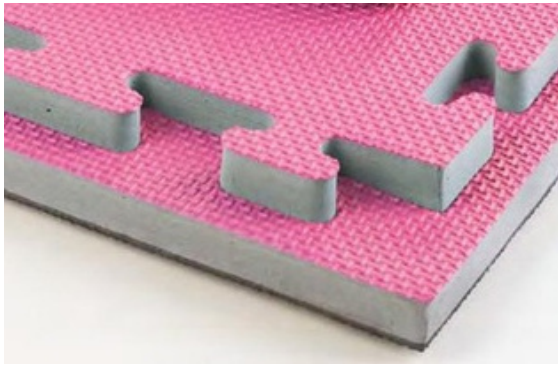

Ben Sports REVERSIBLE JIGSAW MAT: 30mm DEEP
Item number: BLI242

- Reversible, two colour, interlocking jigsaw mat.
- Lightweight, heavy duty, and very easy to store.
- Textured micro-grid pattern for perfect grip. Easy to clean.
- Each mat is provided with a one piece, four sided, edging strip.
- Deep soft core is great for groundwork.
- Triple layer EVA foam.

Size: 1m x 1m

Colours: Black/Green, Blue/Red